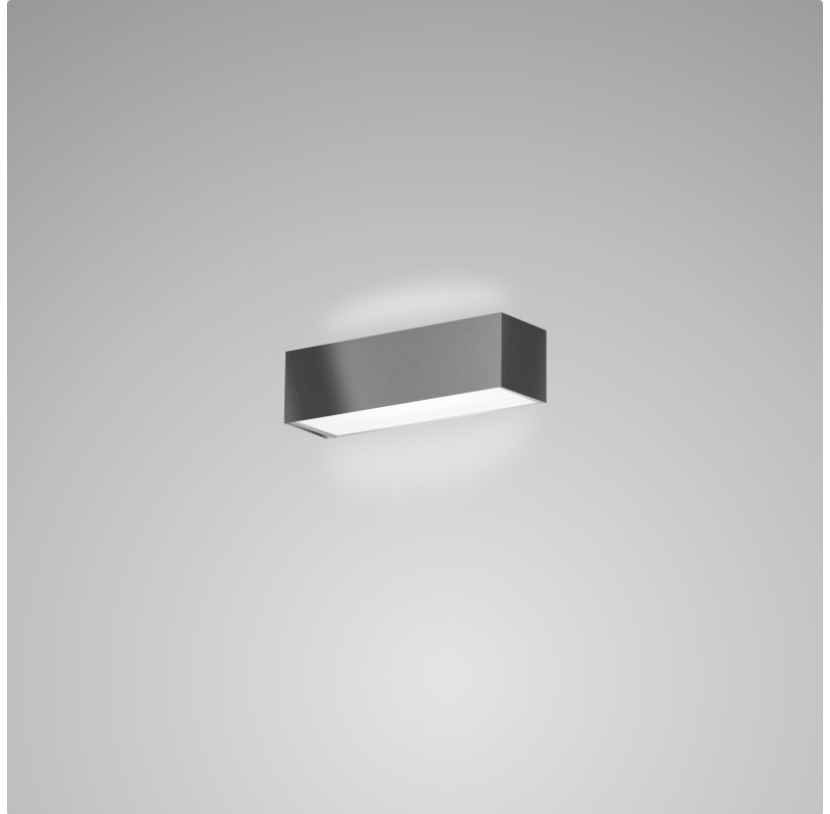

TOY SURFACE

D83138

GENERAL

Series: Toy
Brand: Panzeri
Division: Design
Mounting Type: Surface
Mounting Location: Wall
Subcategory: Ambient

PHYSICAL

Shape: Rectangle
Length (mm): 250
Length (in): 9 ⁷/₁₆
Height (mm): 70
Height (in): 2 ³/₄
Extension (mm): 85
Extension (in): 3 ¹/₄
Light Distribution: Direct / Indirect
Weight (kg): 0.9
Weight (lbs): 2
Diffuser: Frost White Glass
Fixture Finish: SST
Fixture Material: Metal

ELECTRICAL

Number of Lamps: 1
Lamp Type: CFL
Bulb Included: Bulb Not Included
Total Output Wattage (W): 26
Max. Wattage Per Lamp (W): 26
Lamp Base: GX24-q3
Driver Included: Yes
Driver Type: Ballast - 120Vac - Non-dimming
Input Voltage (V): 120

LED

OPTICAL

RATINGS AND CERTIFICATIONS

Certified By: CSA Certified to UL and CSA Standards
IP rating: IP40