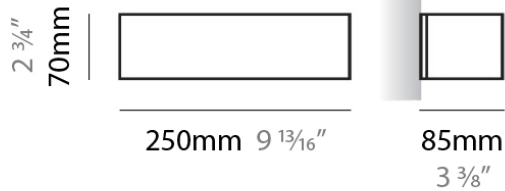

TOY SURFACE

D83138

GENERAL

Series: Toy
Brand: Panzeri
Division: Design
Mounting Type: Surface
Mounting Location: Wall
Subcategory: Ambient

PHYSICAL

Shape: Rectangle
Length (mm): 250
Length (in): 9 ⁷/₁₆
Height (mm): 70
Height (in): 2 ³/₄
Extension (mm): 85
Extension (in): 3 ¹/₄
Light Distribution: Direct / Indirect
Weight (kg): 0.9
Weight (lbs): 2
Diffuser: Frost White Glass
Fixture Finish: SST
Fixture Material: Metal

ELECTRICAL

Number of Lamps: 1
Lamp Type: CFL
Bulb Included: Bulb Not Included
Total Output Wattage (W): 26
Max. Wattage Per Lamp (W): 26
Lamp Base: GX24-q3
Driver Included: Yes
Driver Type: Ballast - 120Vac - Non-dimming
Input Voltage (V): 120

LED

OPTICAL

RATINGS AND CERTIFICATIONS

Certified By: CSA Certified to UL and CSA Standards
IP rating: IP40