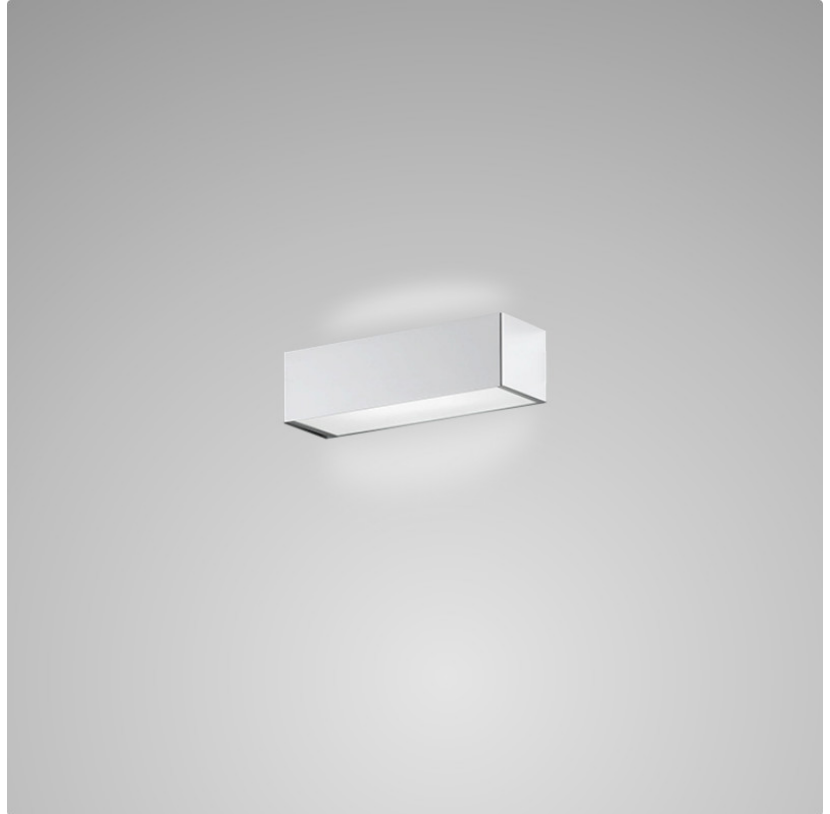

TOY SURFACE

D83139

GENERAL

Series: Toy _____
Brand: Panzeri _____
Division: Design _____
Mounting Type: Surface _____
Mounting Location: Wall _____
Subcategory: Ambient _____

PHYSICAL

Shape: Rectangle _____
Length (mm): 250 _____
Length (in): 9 ⁷/₁₆ _____
Height (mm): 70 _____
Height (in): 2 ³/₄ _____
Extension (mm): 85 _____
Extension (in): 3 ¹/₄ _____
Light Distribution: Direct / Indirect _____
Weight (kg): 0.9 _____
Weight (lbs): 2 _____
Diffuser: Frost White Glass _____
Fixture Finish: SST _____
Fixture Material: Metal _____

ELECTRICAL

Number of Lamps: 1 _____
Lamp Type: CFL _____
Bulb Included: Bulb Not Included _____
Total Output Wattage (W): 26 _____
Max. Wattage Per Lamp (W): 26 _____
Lamp Base: GX24-q3 _____
Driver Included: Yes _____
Driver Type: Ballast - 120Vac - Non-dimming _____
Input Voltage (V): 120 _____

LED

OPTICAL

RATINGS AND CERTIFICATIONS

Certified By: CSA Certified to UL and CSA Standards _____
IP rating: IP40 _____